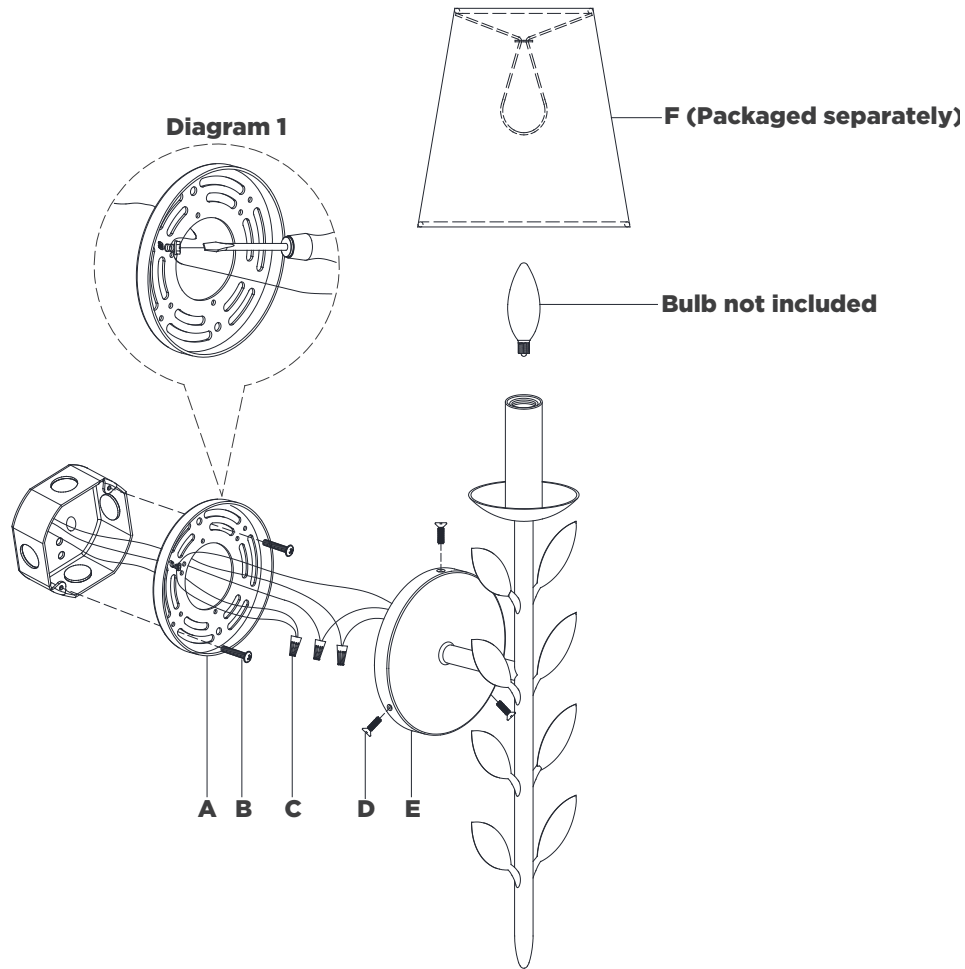

## ASSEMBLY INSTRUCTIONS

Avery 20" Sconce

Item # JN2086

### NOTICE:

This light fixture should be installed in accordance with all applicable, local installation codes, and by a person familiar with the construction and operation of it, as well as the hazards involved. Inspect item and contents carefully. If any damage or defect is found, do not install. Retain all packaging material until installation is complete and approved.

9. Install light bulb into the socket.

10. Clip shade onto the light bulb.

**NOTE:** If shade has additional packaging, carefully cut from interior of shade to avoid damage.

**CARE INSTRUCTIONS:** Clean only with a soft dry cloth or feather duster. Do not use abrasive or chemical agents.