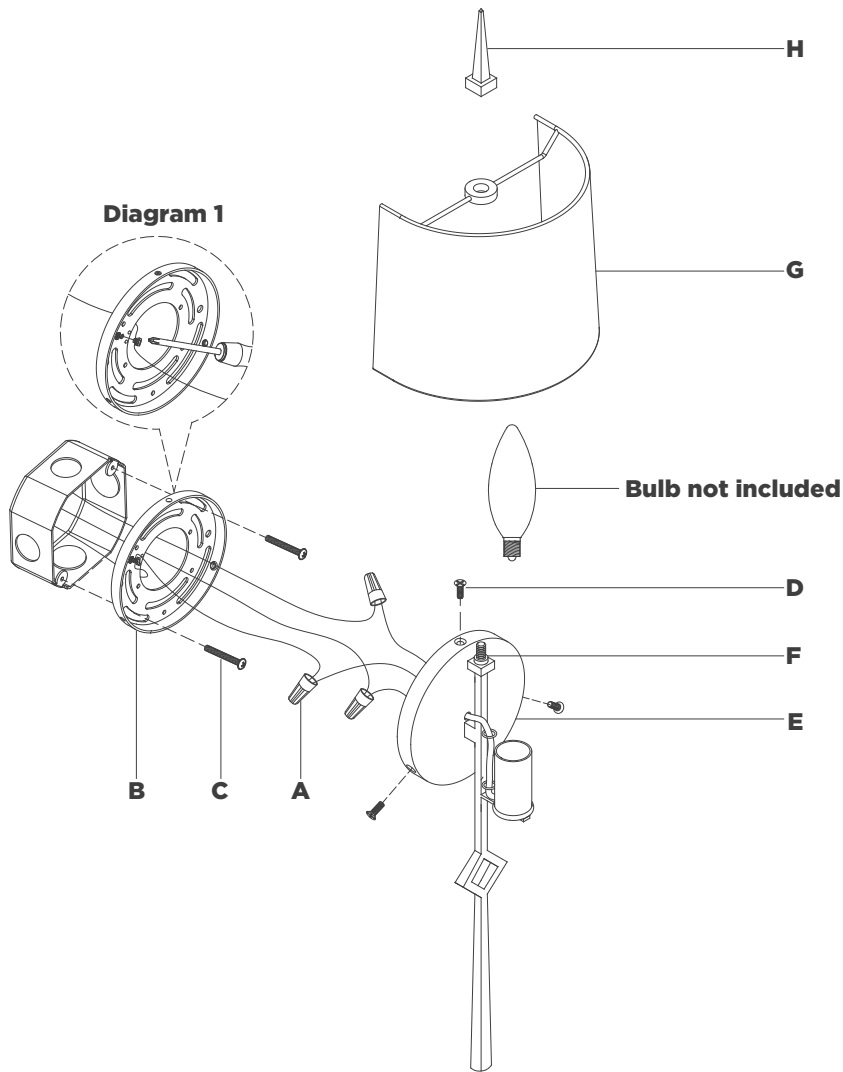

## ASSEMBLY INSTRUCTIONS

## Cranston Small Sconce

Item # S2406

### NOTICE:

This light fixture should be installed in accordance with all applicable, local installation codes, and by a person familiar with the construction and operation of it, as well as the hazards involved. Inspect item and contents carefully. If any damage or defect is found, do not install. Retain all packaging material until installation is complete and approved.

9. Install light bulb into the socket.
10. Remove finial **(H)** from the threaded nipple **(F)**, then install shade **(G)** to threaded nipple **(F)** and secure with the finial **(H)**.

**CARE INSTRUCTIONS:** Clean only with a soft dry cloth or feather duster. Do not use abrasive or chemical agents.