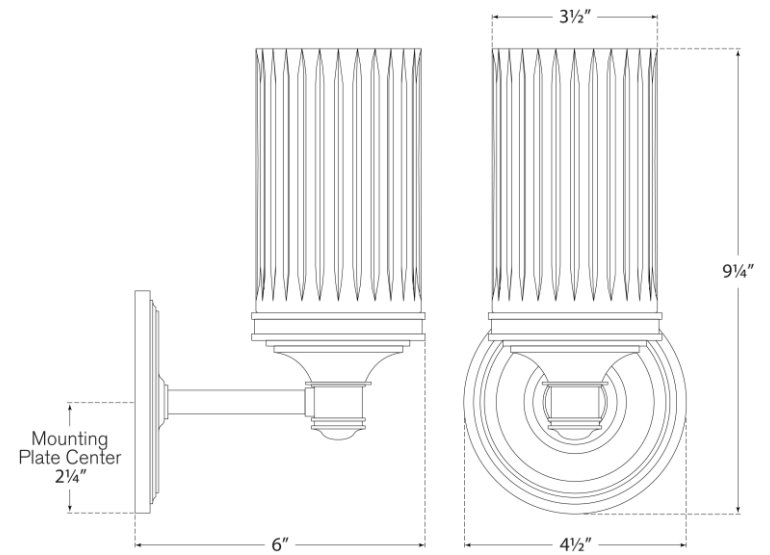

TEAR SHEET

Ava Single Sconce

Item # AH 2200PN-CG

Designer: Alexa Hampton

Height: 9.25"

Width: 4.5"

Extension: 6"

Backplate: 4.5" Round

Finishes: BZ, HAB, PN

Glass Options: CG

Socket: E26 Keyless

Wattage: 60 A19

Weight: 3 Pounds

VISUAL COMFORT & Co.