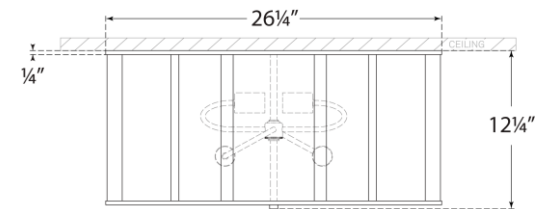

TEAR SHEET

Markos Grande Flush Mount

Item # AH 4021BSL/G-FA

Designer: Alexa Hampton

Height: 12.25"

Width: 26.25"

Finishes: BSL/G, G, GM, NB, PN, WHT/G

Glass Options: FA

Socket: 4 - E26 Keyless

Wattage: 4 - 40 B11

Weight: 40 Pounds

Note: Requires Special Assembly and Installation

Front View

Bottom View