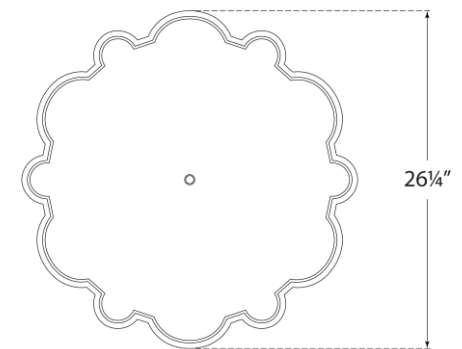

TEAR SHEET

Markos Grande Flush Mount

Item # AH 4021G-FA

Designer: Alexa Hampton

Height: 12.25"

Width: 26.25"

Finishes: BSL/G, G, GM, NB, PN, WHT/G

Glass Options: FA

Socket: 4 - E26 Keyless

Wattage: 4 - 40 B11

Weight: 40 Pounds

Note: Requires Special Assembly and Installation

Front View

Bottom View