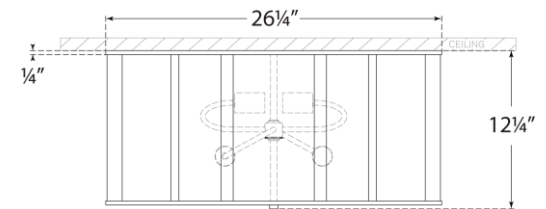

TEAR SHEET

Markos Grande Flush Mount

Item # AH 4021G-FA

Designer: Alexa Hampton

Height: 12.25"

Width: 26.25"

Finishes: BSL/G, G, GM, NB, PN, WHT/G

Glass Options: FA

Socket: 4 - E26 Keyless

Wattage: 4 - 40 B11

Weight: 40 Pounds

Note: Requires Special Assembly and Installation

Front View

Bottom View