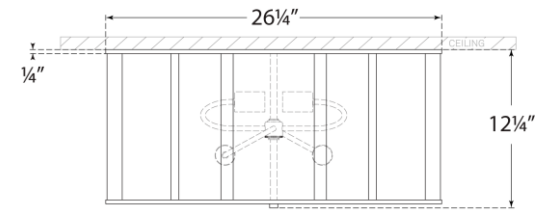

TEAR SHEET

Markos Grande Flush Mount

Item # AH 4021WHT/G-FA

Designer: Alexa Hampton

Height: 12.25"

Width: 26.25"

Finishes: BSL/G, G, GM, NB, PN, WHT/G

Glass Options: FA

Socket: 4 - E26 Keyless

Wattage: 4 - 40 B11

Weight: 40 Pounds

Note: Requires Special Assembly and Installation

Front View

Bottom View