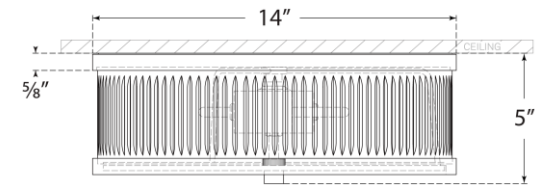

TEAR SHEET

Randolph Large Flush Mount

Item # AH 4201HAB-FG

Designer: Alexa Hampton

Height: 5"

Width: 14"

Canopy: 14" Round

Finishes: BZ, HAB, PN

Glass Options: FG

Socket: 2 - E26 Keyless

Wattage: 2 - 60 A19

Weight: 14 Pounds

Front View

Bottom View