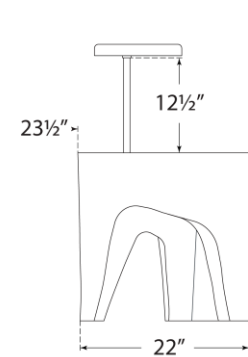

TEAR SHEET

Lega 36" Sculpted Side Table Reading Floor Lamp

Item # AMB 1102ECL-MBR

Designer: Anne-Marie Barton

Height: 36.25"

Width: 18.5"

Extension: 23.5"

Base: 14.25" x 22" Decorative

Finishes: ECL

Shade Treatments: MBR

Lightsource: Dedicated LED w/ Touch Dimmer

Wattage: 8w (1100lm)

Weight: 39 Pounds

Note: UL Only | Table Height 22"

Top View

Side View