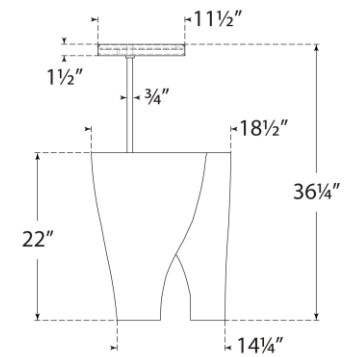

TEAR SHEET

Lega 36" Sculpted Side Table Reading Floor Lamp

Item # AMB 1102ECL-MBR

Designer: Anne-Marie Barton

Height: 36.25"

Width: 18.5"

Extension: 23.5"

Base: 14.25" x 22" Decorative

Finishes: ECL

Shade Treatments: MBR

Lightsource: Dedicated LED w/ Touch Dimmer

Wattage: 8w (1100lm)

Weight: 39 Pounds

Note: UL Only | Table Height 22"

Top View

Side View

Front View