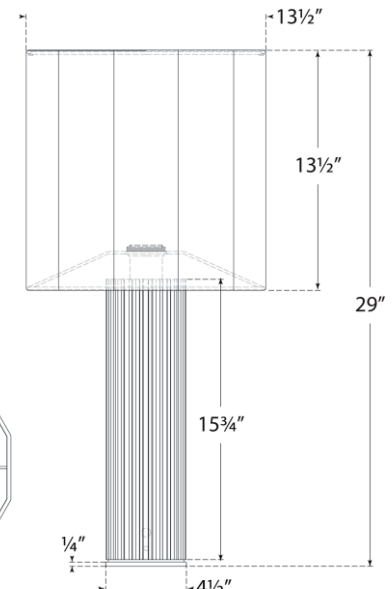

TEAR SHEET

Fumar 29" Table Lamp
Item # AMB 3072RDC-B

Designer: Anne-Marie Barton

Height: 29"

Width: 13.5"

Base: 4.5" Round

Finishes: RDC, RDG, RDT

Shade Treatments: B

Shade Details: 13.5" x 13.5" x 13.5" Decorative

Socket: E26 Dimmer

Wattage: 15 LED A19

Weight: 18 Pounds

Note: UL Only

Top View

Front View