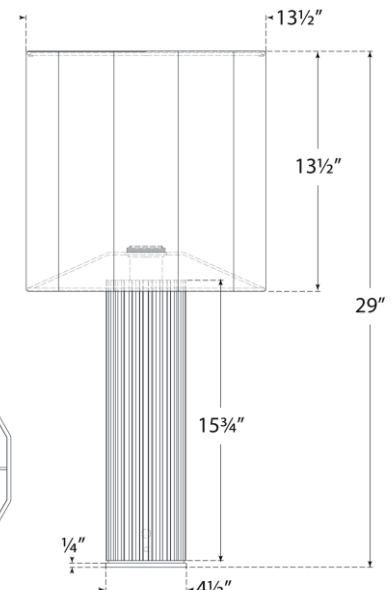

TEAR SHEET

Fumar 29" Table Lamp

Item # AMB 3072RDT-B

Designer: Anne-Marie Barton

Height: 29"

Width: 13.5"

Base: 4.5" Round

Finishes: RDC, RDG, RDT

Shade Treatments: B

Shade Details: 13.5" x 13.5" x 13.5" Decorative

Socket: E26 Dimmer

Wattage: 15 LED A19

Weight: 18 Pounds

Note: UL Only

Top View

Front View