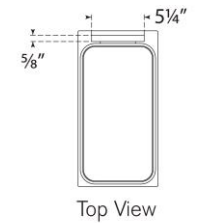

TEAR SHEET

Fumar 34" Statement Table Lamp

Item # AMB 3075RDT-B

Designer: Anne-Marie Barton

Height: 34"

Width: 8"

Extension: 15.5"

Base: 8" x 15.5" Rectangle

Finishes: RDC, RDG, RDT

Shade Treatments: B

Shade Details: 7.5" x 7.5 x 13" Rectangle

Socket: E26 Dimmer

Wattage: 8 LED T10

Weight: 29 Pounds

Note: UL Only

Top View

Side View

Front View