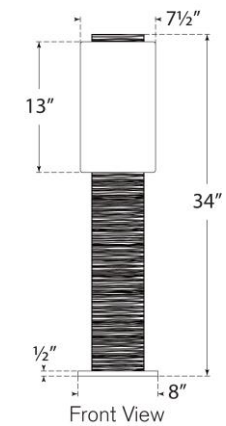

TEAR SHEET

Fumar 34" Statement Table Lamp

Item # AMB 3075RDT-B

Designer: Anne-Marie Barton

Height: 34"

Width: 8"

Extension: 15.5"

Base: 8" x 15.5" Rectangle

Finishes: RDC, RDG, RDT

Shade Treatments: B

Shade Details: 7.5" x 7.5 x 13" Rectangle

Socket: E26 Dimmer

Wattage: 8 LED T10

Weight: 29 Pounds

Note: UL Only

Top View

Side View

Front View