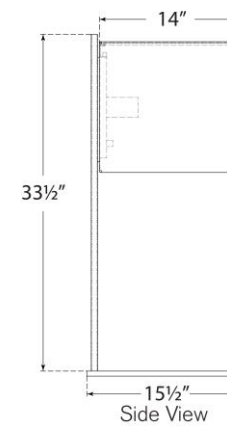

TEAR SHEET

Fumar 34" Statement Table Lamp

Item # AMB 3075RDT-B

Designer: Anne-Marie Barton

Height: 34"

Width: 8"

Extension: 15.5"

Base: 8" x 15.5" Rectangle

Finishes: RDC, RDG, RDT

Shade Treatments: B

Shade Details: 7.5" x 7.5 x 13" Rectangle

Socket: E26 Dimmer

Wattage: 8 LED T10

Weight: 29 Pounds

Note: UL Only

Top View

Side View

Front View