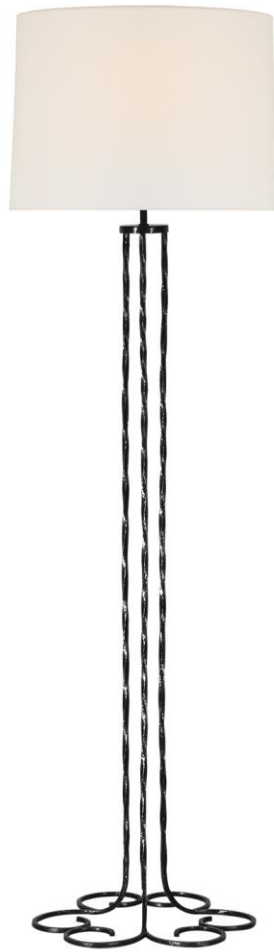

TEAR SHEET

Shae Sculpted Floor Lamp

Item # ARN 1020AI-L

Designer: AERIN

Height: 64.5"

Width: 20"

Base: 14.5" x 16" Decorative

Finishes: AI, GI

Shade Treatments: L, LS

Shade Details: 18" x 18" x 19"

Socket: E26 Dimmer

Wattage: 15 LED A19

Weight: 6 Pounds

Note: UL Only