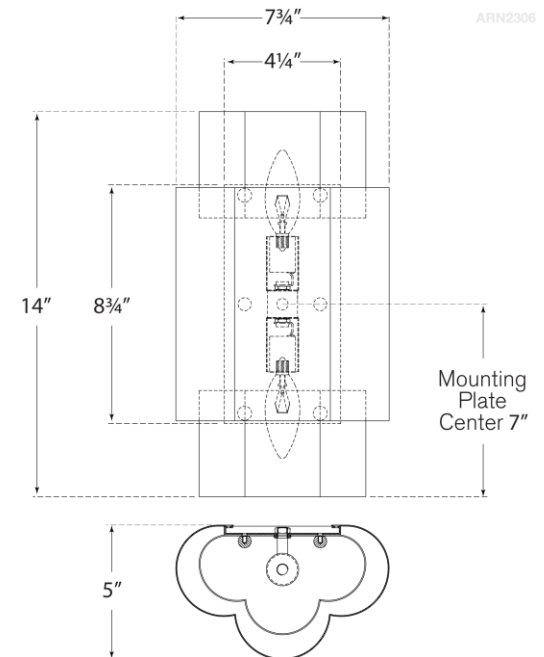

TEAR SHEET

Arabelle Medium Sconce

Item # ARN 2306G

Designer: AERIN

Height: 14"

Width: 7.75"

Extension: 5"

Backplate: 4.25" x 6.25" Rectangle

Finishes: BSL, G

Socket: 2 - E12 Candelabra

Wattage: 2 - 40 B11

Weight: 5 Pounds

VISUAL COMFORT & Co.