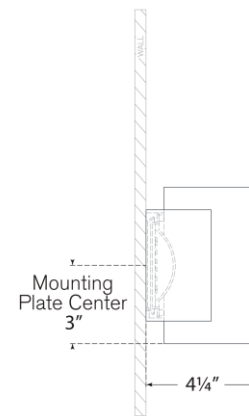

TEAR SHEET

Nella Small Oblong Sconce

Item # ARN 2442HAB/PW

Designer: AERIN

Height: 6"

Width: 11"

Extension: 4.25"

Backplate: 4.25" x 11" Rectangle

Finishes: BLK, HAB/PW

Lightsource: Dedicated LED

Wattage: 15w (1300lm)

Weight: 5 Pounds

Top View

Side View

Front View