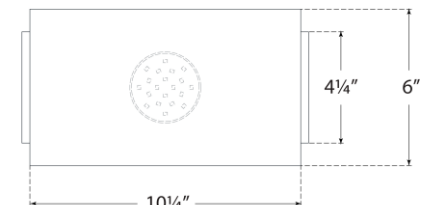

TEAR SHEET

Nella Small Oblong Sconce

Item # ARN 2442HAB/PW

Designer: AERIN

Height: 6"

Width: 11"

Extension: 4.25"

Backplate: 4.25" x 11" Rectangle

Finishes: BLK, HAB/PW

Lightsource: Dedicated LED

Wattage: 15w (1300lm)

Weight: 5 Pounds

Top View

Side View

Front View