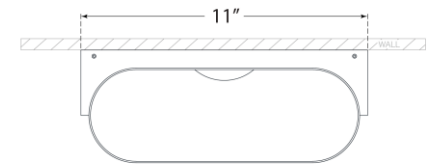

TEAR SHEET

Nella Small Oblong Sconce

Item # ARN 2442HAB/PW

Designer: AERIN

Height: 6"

Width: 11"

Extension: 4.25"

Backplate: 4.25" x 11" Rectangle

Finishes: BLK, HAB/PW

Lightsource: Dedicated LED

Wattage: 15w (1300lm)

Weight: 5 Pounds

Top View

Side View

Front View