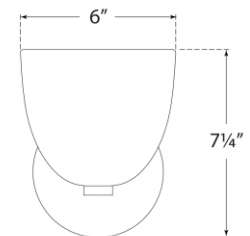

TEAR SHEET

Carola Single Sconce

Item # ARN 2490HAB-FG

Designer: AERIN

Height: 7.25"

Width: 6"

Extension: 7"

Backplate: 5" Round

Finishes: HAB, PN

Glass Options: CG, FG, WSG

Socket: E12 Candelabra

Wattage: 5.5 LED G16.5

Weight: 6 Pounds

Top View

Side View

Front View