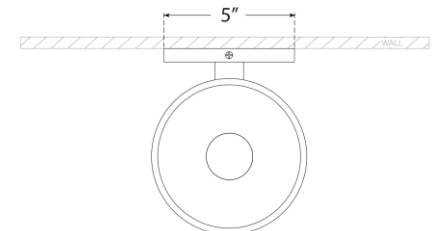

TEAR SHEET

Carola Single Sconce

Item # ARN 2490HAB-FG

Designer: AERIN

Height: 7.25"

Width: 6"

Extension: 7"

Backplate: 5" Round

Finishes: HAB, PN

Glass Options: CG, FG, WSG

Socket: E12 Candelabra

Wattage: 5.5 LED G16.5

Weight: 6 Pounds

Top View

Side View

Front View