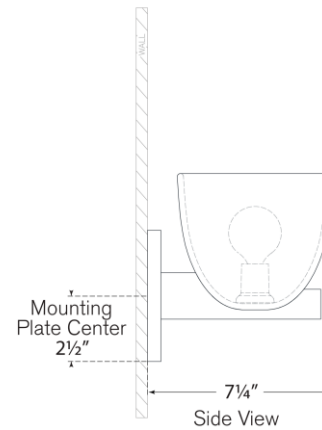

TEAR SHEET

Carola Single Sconce

Item # ARN 2490HAB-FG

Designer: AERIN

Height: 7.25"

Width: 6"

Extension: 7"

Backplate: 5" Round

Finishes: HAB, PN

Glass Options: CG, FG, WSG

Socket: E12 Candelabra

Wattage: 5.5 LED G16.5

Weight: 6 Pounds

Top View

Side View

Front View