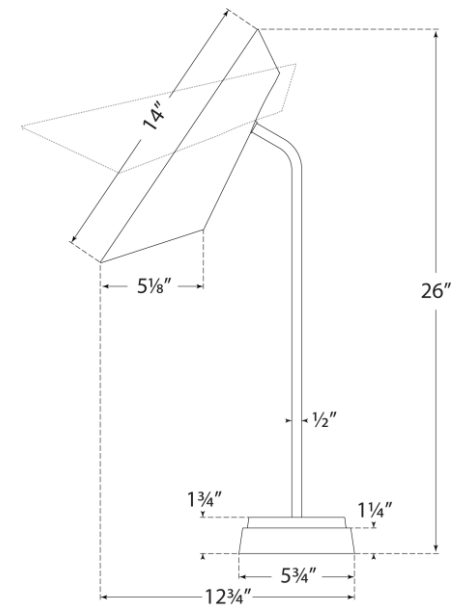

TEAR SHEET

Franca Single Pivoting Task Lamp

Item # ARN 3401HAB-WHT

Designer: AERIN

Height: 26"

Width: 5.75"

Extension: 12.75"

Base: 5.75" Round

Finishes: HAB

Shade Treatments: WHT

Socket: E26 Keyless w/ Line Switch

Wattage: 12 LED A19

Weight: 9 Pounds

Side View