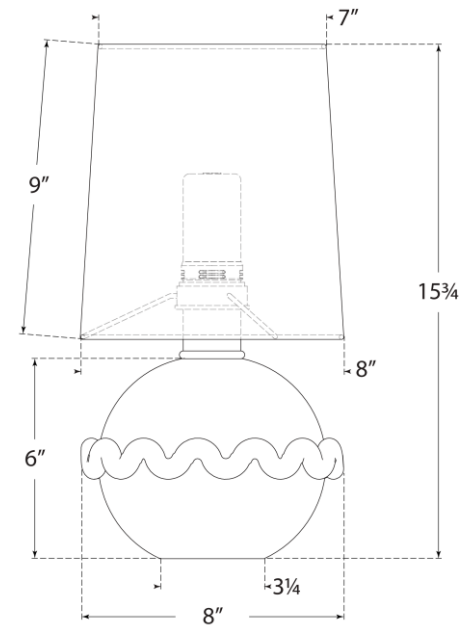

TEAR SHEET

Breslin 16" Cordless Accent Lamp

Item # ARN 3905CG-L-CL

Designer: AERIN

Height: 15.75"

Width: 8"

Base: 3.25" Round

Finishes: CG

Shade Treatments: L

Shade Details: 7" x 8" x 9"

Lightsource: Rechargeable LED w/ Touch Dimmer

Wattage: 1.7w (60 - 250lm)

Weight: 10 Pounds

Note: Rechargeable LED Lightsource and Charging Cable Included

Top View