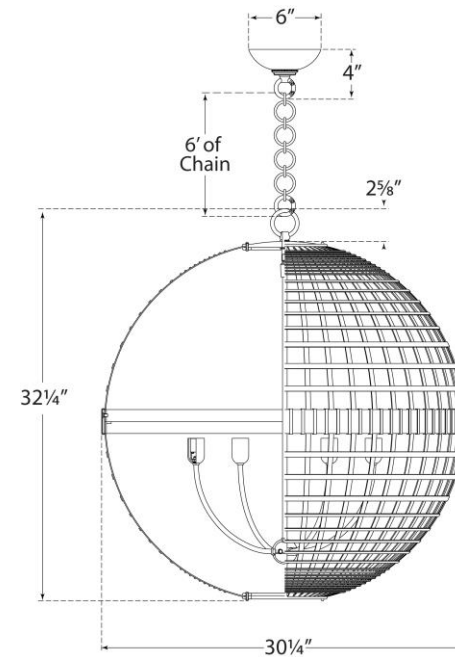

TEAR SHEET

Mill Large Globe Lantern

Item # ARN 5002AI

Designer: AERIN

Height: 32.25"

Width: 30.25"

Canopy: 6" Round

Finishes: AI, BSL, G, PW

Socket: 6 - E12 Candelabra

Wattage: 6 - 60 C11

Weight: 66 Pounds

ARN5002