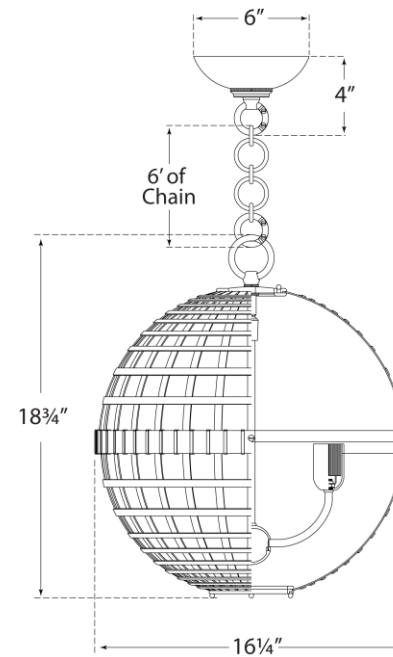

TEAR SHEET

Mill Small Globe Lantern

Item # ARN 5003PW

Designer: AERIN

Height: 18.75"

Width: 16.25"

Canopy: 6" Round

Finishes: AI, BSL, G, PW

Socket: 4 - E12 Candelabra

Wattage: 4 - 60 C11

Weight: 19 Pounds

ARN5003