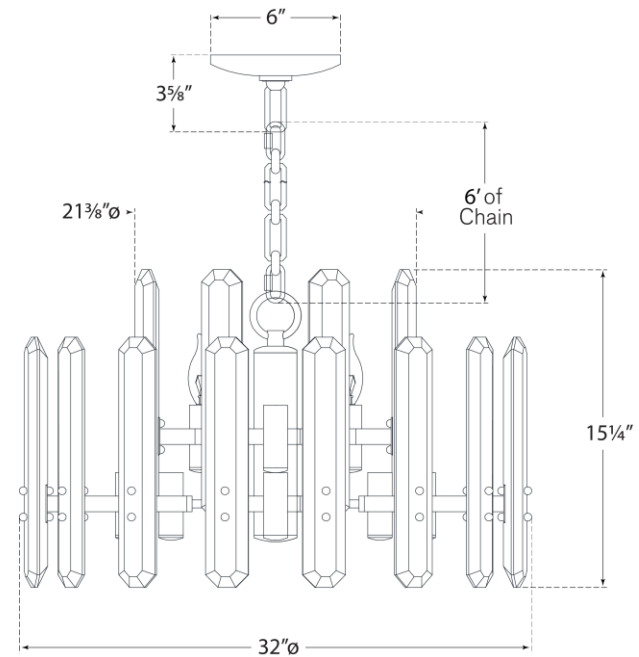

TEAR SHEET

Bonnington Large Chandelier

Item # ARN 5125HAB-CG

Designer: AERIN

Height: 15.25"

Width: 32"

Canopy: 6" Octagonal

Finishes: HAB, PN

Trim Options: ALB, CG

Socket: 18 - E12 Candelabra

Wattage: 18 - 40 C11

Weight: 70 Pounds

ARN5125