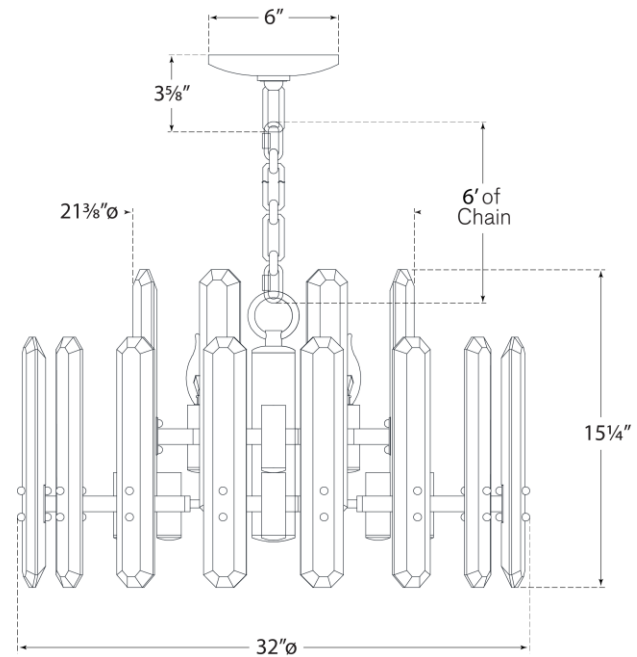

TEAR SHEET

Bonnington Large Chandelier

Item # ARN 5125PN-CG

Designer: AERIN

Height: 15.25"

Width: 32"

Canopy: 6" Octagonal

Finishes: HAB, PN

Trim Options: ALB, CG

Socket: 18 - E12 Candelabra

Wattage: 18 - 40 C11

Weight: 70 Pounds

ARN5125