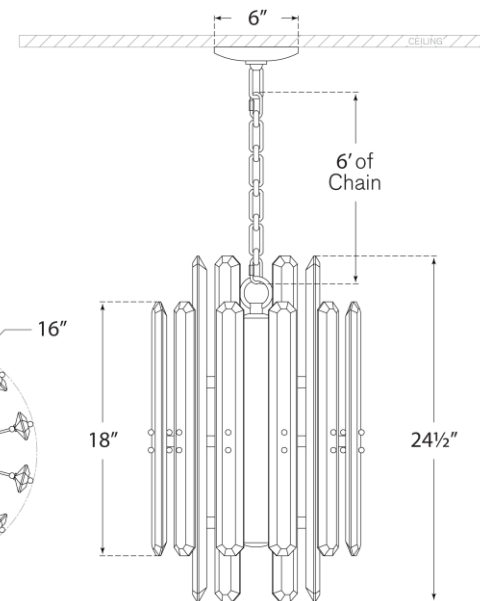

TEAR SHEET

Bonnington Tall Chandelier

Item # ARN 5128HAB

Designer: AERIN

Height: 24.5"

Width: 16"

Canopy: 6" Octagon

Finishes: HAB, PN

Trim Options: CG

Socket: 12 - E12 Candelabra

Wattage: 12 - 40 C11

Weight: 58 Pounds

Top View

Front View