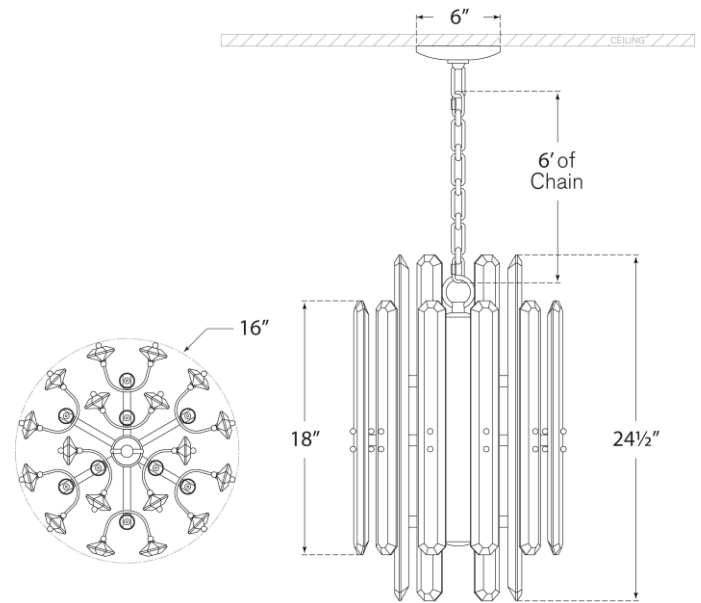

TEAR SHEET

Bonnington Tall Chandelier

Item # ARN 5128PN

Designer: AERIN

Height: 24.5"

Width: 16"

Canopy: 6" Octagon

Finishes: HAB, PN

Trim Options: CG

Socket: 12 - E12 Candelabra

Wattage: 12 - 40 C11

Weight: 58 Pounds

Top View

Front View