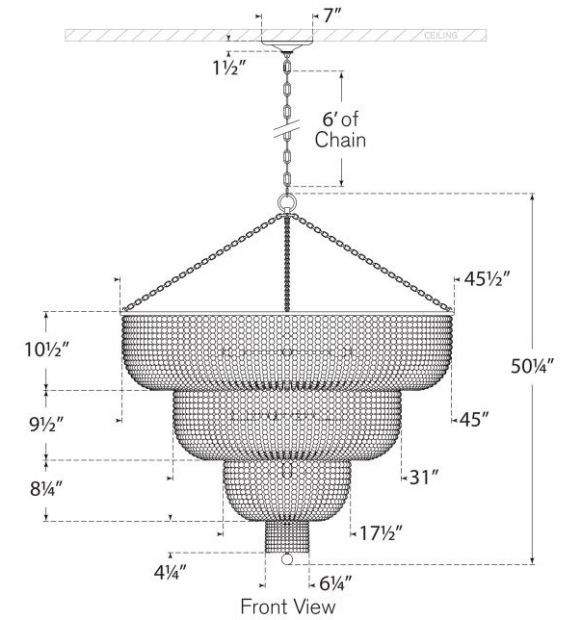

TEAR SHEET

Jacqueline 46" Basket Chandelier

Item # ARN 5303BSL-CG

Designer: AERIN

Height: 50.25"

Width: 45.5"

Canopy: 7" Round

Finishes: BSL, HAB

Trim Options: CG, WG

Socket: 18 - E12 Candelabra

Wattage: 18 - 5.5 LED C11

Weight: 103 Pounds

Note: UL Only

Bottom View

Front View