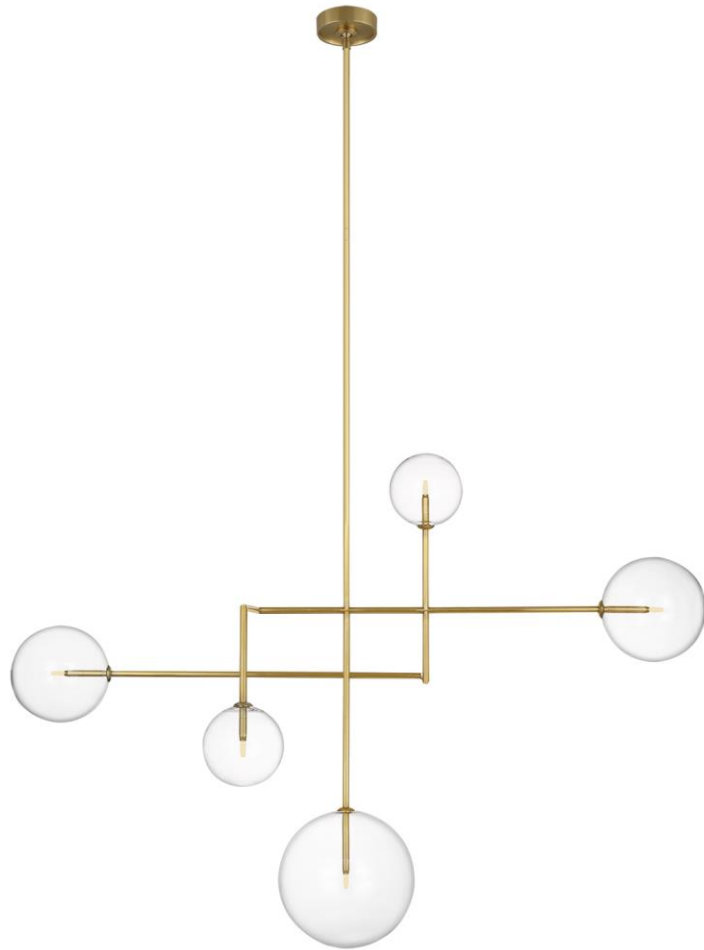

TEAR SHEET

Linnea 57" Chandelier
Item # ARN 5382HAB-CG

Designer: AERIN

O/A Height: 83.5"

Fixture Height: 39"

Min. Custom Height: 46.5"

Width: 56.5"

Canopy: 5" Round

Finishes: HAB, MI, PN

Glass Options: CG, CSG, EG, WSG

Lightsource: Dedicated LED

Wattage: 15w (1800lm)

Weight: 12 Pounds

Note: Custom Height Available