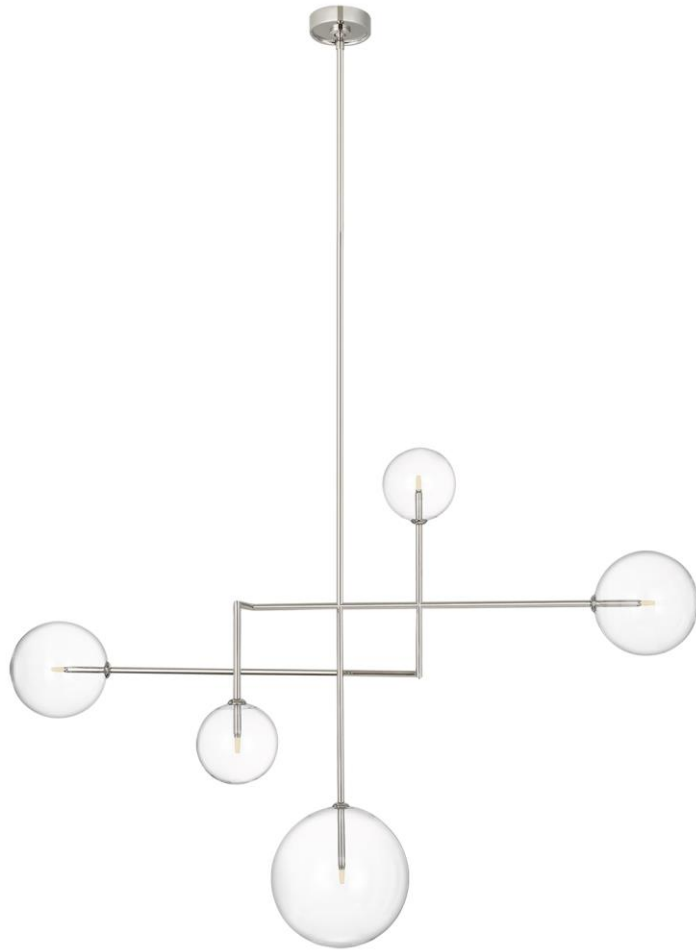

TEAR SHEET

Linnea 57" Chandelier  
Item # ARN 5382PN-CG

Designer: AERIN

O/A Height: 83.5"

Fixture Height: 39"

Min. Custom Height: 46.5"

Width: 56.5"

Canopy: 5" Round

Finishes: HAB, MI, PN

Glass Options: CG, CSG, EG, WSG

Lightsource: Dedicated LED

Wattage: 15w (1800lm)

Weight: 12 Pounds

Note: Custom Height Available