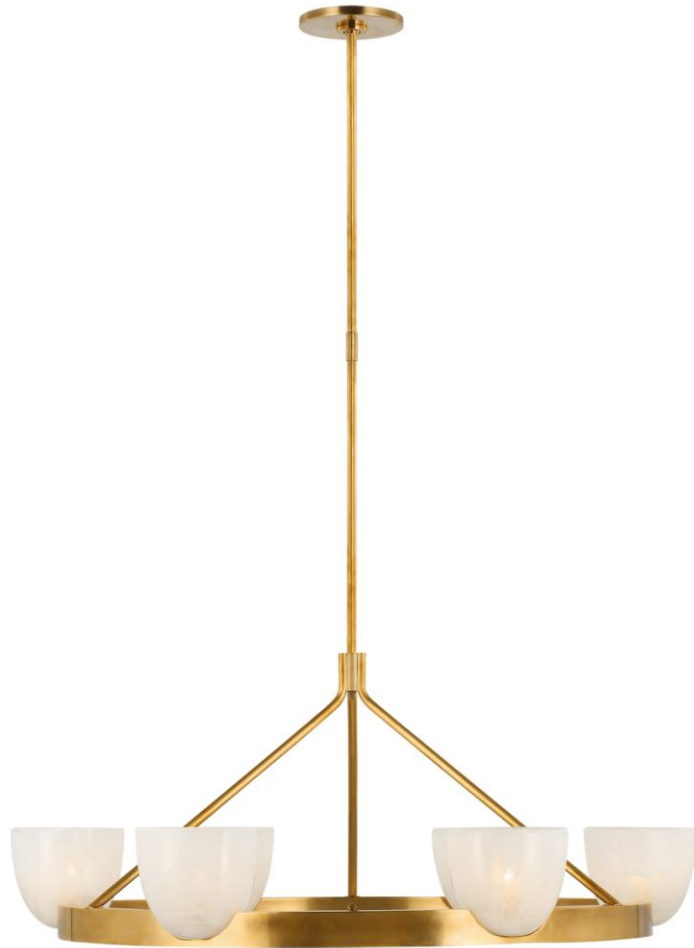

TEAR SHEET

Carola Large Ring Chandelier

Item # ARN 5490HAB-WSG

Designer: AERIN

O/A Height: 58.75"

Fixture Height: 14.75"

Min. Custom Height: 20.75"

Width: 36"

Canopy: 5.5" Round

Finishes: HAB

Glass Options: CG, FG, WSG

Socket: 6 - E12 Candelabra

Wattage: 6 - 5.5 LED G16.5

Weight: 27 Pounds

Note: Custom Height Available