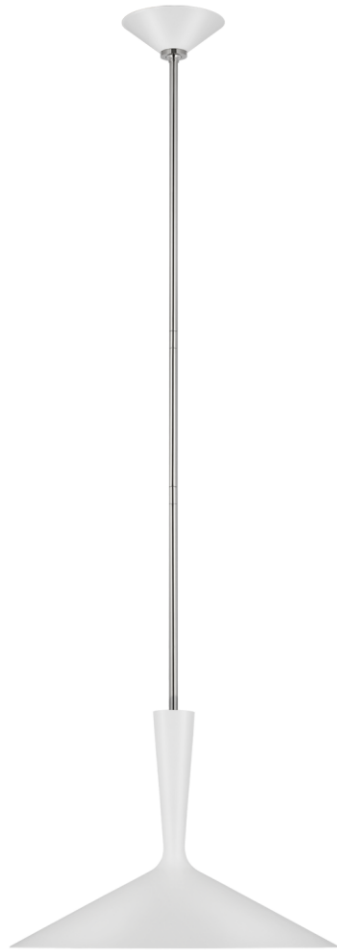

TEAR SHEET

Rosetta Large Pendant

Item # ARN 5541WHT/PN

Designer: AERIN

O/A Height: 56.75"

Fixture Height: 13"

Min. Custom Height: 19"

Width: 18"

Canopy: 6" Round

Finishes: BLK/HAB, BLK/PN, HAB, PN, WHT/HAB, WHT/PN

Socket: E26 Keyless

Wattage: 15 LED A19

Weight: 7 Pounds