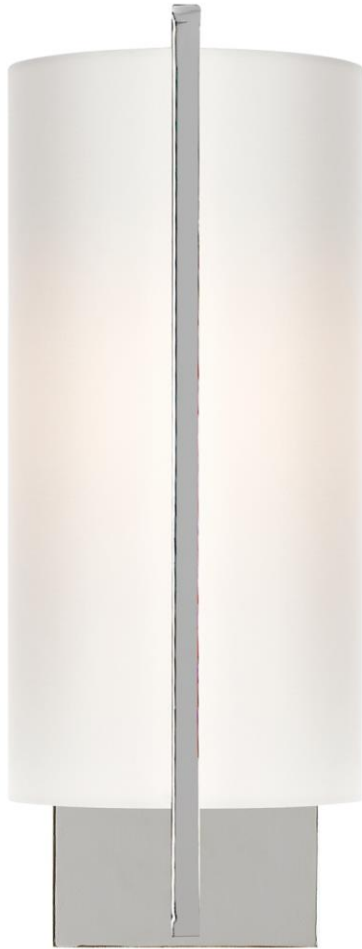

TEAR SHEET

Framework Sconce

Item # BBL 2110PN-S

Designer: Barbara Barry

Height: 12.75"

Width: 5.25"

Extension: 7"

Backplate: 3.75" Square

Finishes: BZ, PN, SS

Shade Treatments: L, S

Shade Details: 5.25" x 5.25" x 10"

Socket: E26 Keyless

Wattage: 40 B11

Weight: 4 Pounds

Note: Requires Smaller Outlet Box