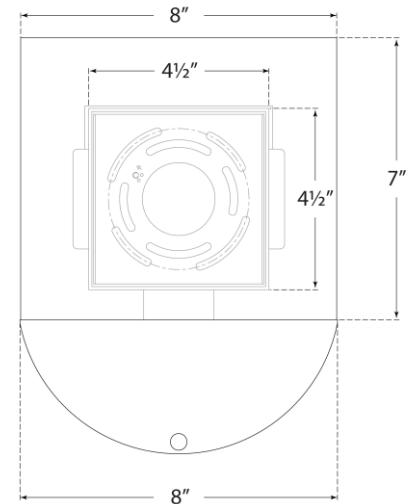

TEAR SHEET

Crescent Small Sconce

Item # BBL 2155G-WG

Designer: Barbara Barry

Height: 10.25"

Width: 8"

Extension: 4"

Backplate: 4.5" Square

Finishes: BSL, G, PN

Glass Options: WG

Socket: E26 Keyless

Wattage: 14.5 LED A19

Weight: 5 Pounds

Side View

Front View