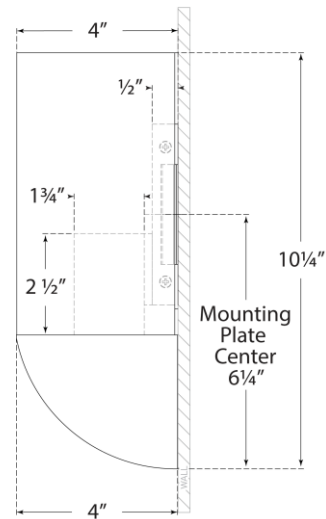

TEAR SHEET

Crescent Small Sconce

Item # BBL 2155G-WG

Designer: Barbara Barry

Height: 10.25"

Width: 8"

Extension: 4"

Backplate: 4.5" Square

Finishes: BSL, G, PN

Glass Options: WG

Socket: E26 Keyless

Wattage: 14.5 LED A19

Weight: 5 Pounds

Side View

Front View