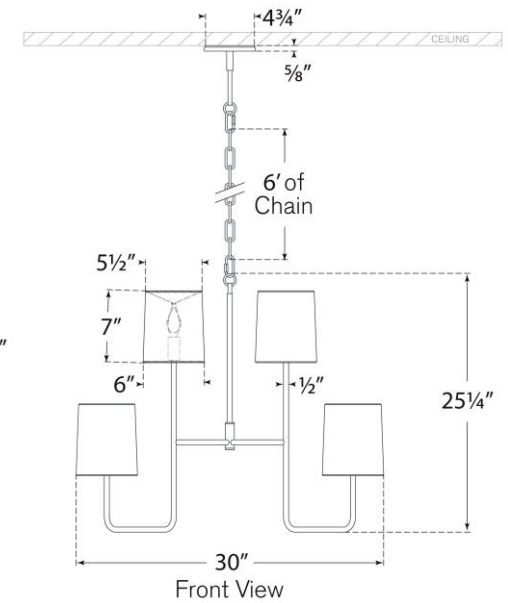

TEAR SHEET

Go Lightly Extra Large Two Tier Chandelier

Item # BBL 5083BZ-L

Designer: Barbara Barry

Height: 25.25"

Width: 30"

Canopy: 4.75" Round

Finishes: BZ, CW, G, PN, SB

Shade Treatments: BZ, CW, G, L, PN, SB

Shade Details: 5.5" x 6" x 7"

Socket: 8 - E12 Candelabra

Wattage: 8 - 6.5 LED B11

Weight: 11 Pounds

Top View

Front View