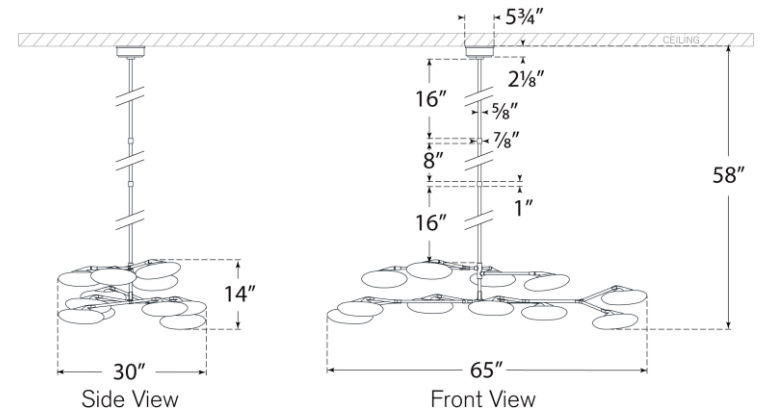

TEAR SHEET

Brindille Extra Large Two Tier Chandelier

Item # CD 5018SB-WG

Designer: Champalimaud

O/A Height: 58"

Fixture Height: 14"

Min. Custom Height: 21"

Width: 65"

Canopy: 5.75" Round

Finishes: GM, PN, SB

Glass Options: WG

Lightsource: Dedicated LED

Wattage: 45w (5400lm)

Weight: 31 Pounds

Note: Custom Height Available

Top View