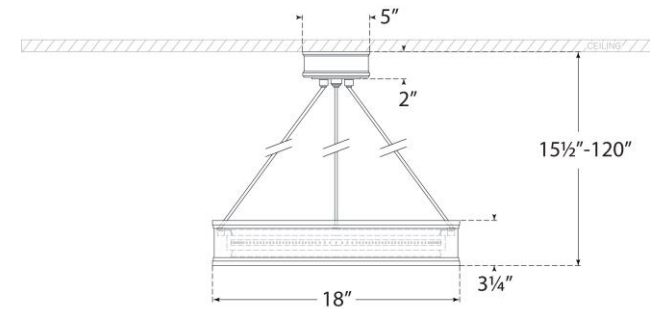

TEAR SHEET

Connery 18" Ring Chandelier

Item # CHC 1612PN

Designer: Chapman & Myers

O/A Height: 15.5" - 120"

Fixture Height: 3.25"

Width: 18"

Canopy: 5" Round

Finishes: AB, BZ, PN, WHT

Lightsource: Dedicated LED

Wattage: 28w (2100lm)

Weight: 12 Pounds

Note: Height Not Adjustable After Installation

Front View

Bottom View