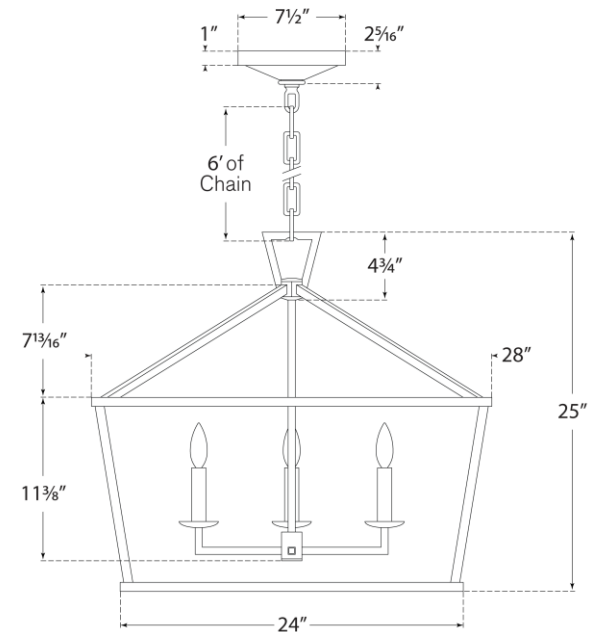

TEAR SHEET

Darlana Medium Wide Lantern

Item # CHC 2187AI

Designer: Chapman & Myers

Height: 25"

Width: 28"

Canopy: 7.5" Round

Finishes: AI, GI, PN

Socket: 4 - E12 Candelabra

Wattage: 4 - 60 C11

Weight: 18 Pounds

©EFC DESIGNS

CHC2187