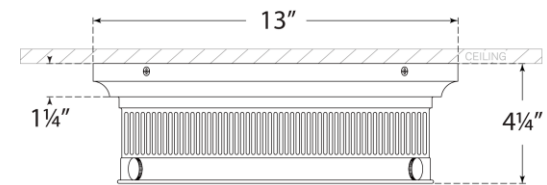

TEAR SHEET

Alderly Small Flush Mount

Item # CHC 4391BZ-WG

Designer: Chapman & Myers

Height: 4.25"

Width: 13"

Canopy: 13" Round

Finishes: AB, BZ, PN

Glass Options: WG

Socket: 2 - E12 Candelabra

Wattage: 2 - 60 C11

Weight: 5 Pounds

©EFC DESIGNS

Front View

Bottom View