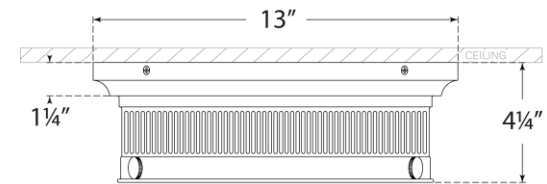

TEAR SHEET

Alderly Small Flush Mount

Item # CHC 4391PN-WG

Designer: Chapman & Myers

Height: 4.25"

Width: 13"

Canopy: 13" Round

Finishes: AB, BZ, PN

Glass Options: WG

Socket: 2 - E12 Candelabra

Wattage: 2 - 60 C11

Weight: 5 Pounds

©EFC DESIGNS

Front View

Bottom View