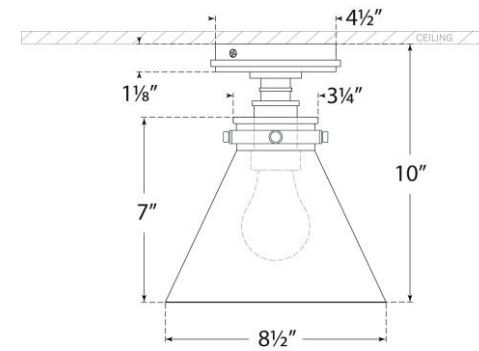

TEAR SHEET

Parkington 9" Conical Flush Mount

Item # CHC 4525AB-WG

Designer: Chapman & Myers

Height: 10"

Width: 8.5"

Canopy: 4.5" Round

Finishes: AB, BZ, PN

Glass Options: CG, WG

Socket: E26 Keyless

Wattage: 15 LED A19

Weight: 5 Pounds

Front View

Top View