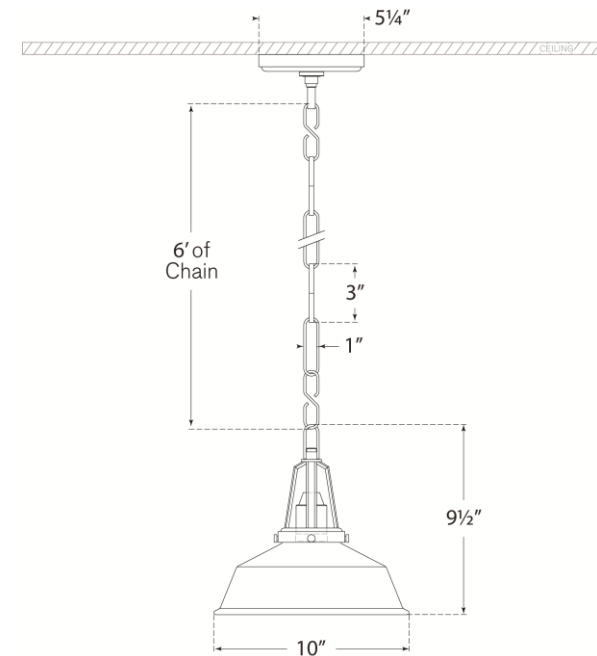

TEAR SHEET

Layton 10" Pendant

Item # CHC 5460AB-BLK

Designer: Chapman & Myers

Height: 9.75"

Width: 10"

Canopy: 5.25" Round

Finishes: AB, BZ, PN

Shade Treatments: CG, BLK, WHT

Socket: E26 Keyless

Wattage: 15 LED A19

Weight: 14 Pounds

VISUAL COMFORT & Co.