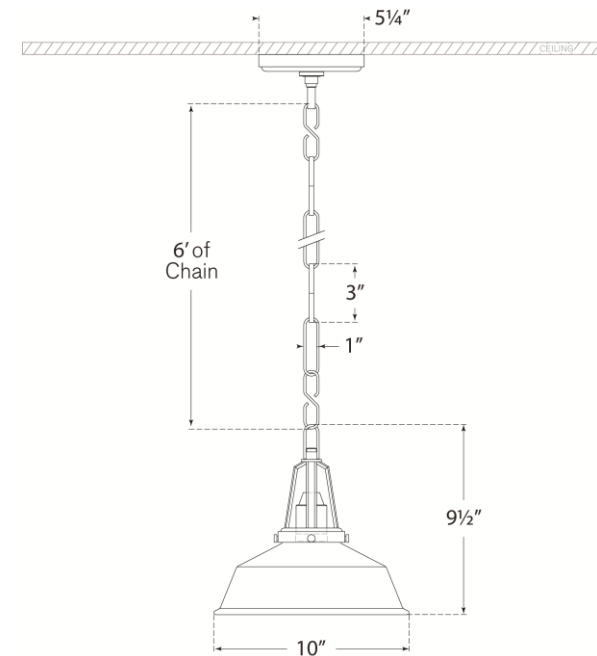

TEAR SHEET

Layton 10" Pendant

Item # CHC 5460PN-CG

Designer: Chapman & Myers

Height: 9.75"

Width: 10"

Canopy: 5.25" Round

Finishes: AB, BZ, PN

Shade Treatments: CG, BLK, WHT

Socket: E26 Keyless

Wattage: 15 LED A19

Weight: 14 Pounds

VISUAL COMFORT & Co.