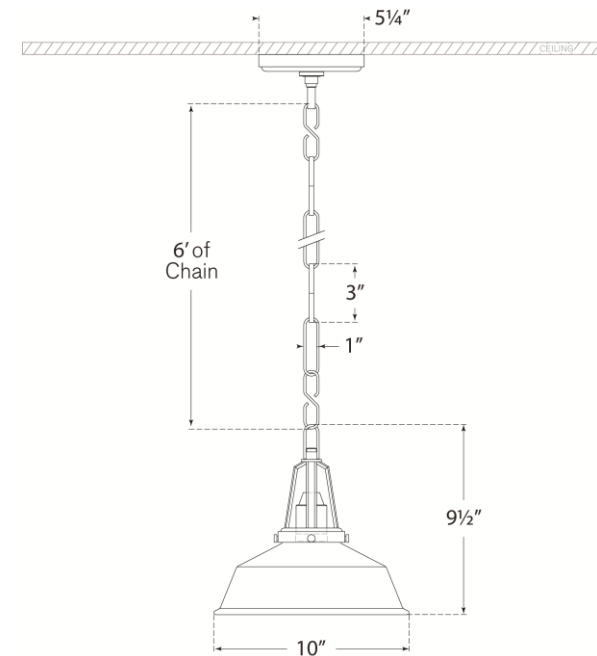

TEAR SHEET

Layton 10" Pendant

Item # CHC 5460PN-WHT

Designer: Chapman & Myers

Height: 9.75"

Width: 10"

Canopy: 5.25" Round

Finishes: AB, BZ, PN

Shade Treatments: CG, BLK, WHT

Socket: E26 Keyless

Wattage: 15 LED A19

Weight: 14 Pounds

VISUAL COMFORT & Co.