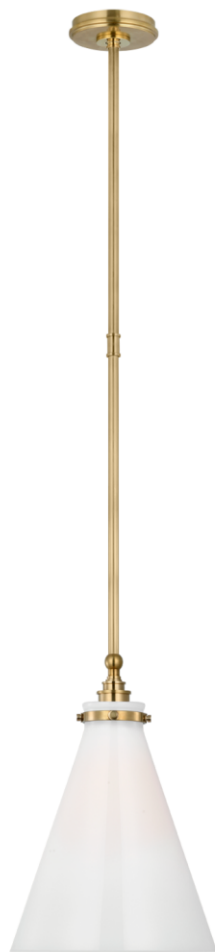

TEAR SHEET

Parkington 11" Conical Pendant

Item # CHC 5530AB-WG

Designer: Chapman & Myers

O/A Height: 59.5"

Fixture Height: 15.5"

Min. Custom Height: 22.25"

Width: 11"

Canopy: 4.75" Round

Finishes: AB, BZ, PN

Glass Options: CG, WG

Socket: E26 Keyless

Wattage: 8 LED T9

Weight: 8 Pounds

Note: Custom Height Available