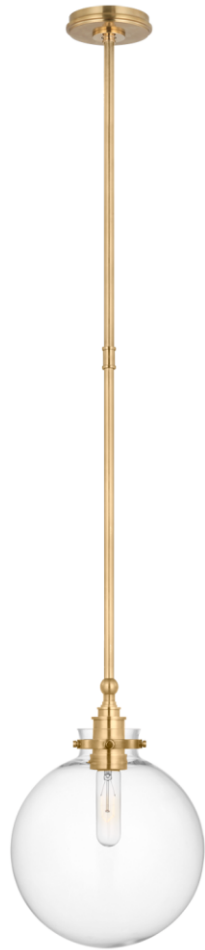

TEAR SHEET

Parkington 10" Globe Pendant

Item # CHC 5540AB-CG

Designer: Chapman & Myers

O/A Height: 57.5"

Fixture Height: 13.75"

Min. Custom Height: 20.25"

Width: 10"

Canopy: 4.75" Round

Finishes: AB, BZ, PN

Glass Options: CG, WG

Socket: E26 Keyless

Wattage: 8 LED T9

Weight: 4 Pounds

Note: Custom Height Available