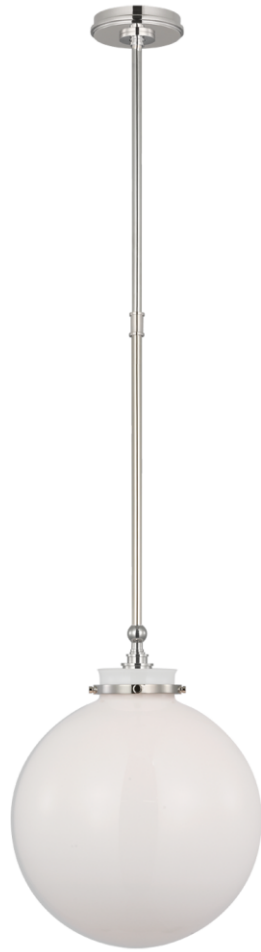

TEAR SHEET

Parkington 14" Globe Pendant

Item # CHC 5542PN-WG

Designer: Chapman & Myers

O/A Height: 62"

Fixture Height: 17.75"

Min. Custom Height: 24.25"

Width: 14"

Canopy: 5" Round

Finishes: AB, BZ, PN

Glass Options: CG, WG

Socket: E26 Keyless

Wattage: 8 LED T9

Weight: 7 Pounds

Note: Custom Height Available