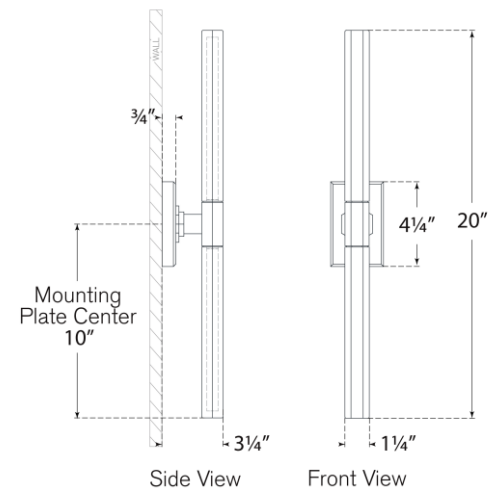

TEAR SHEET

Hawthorne 20" Double Bath Light

Item # CHD 2041BZ-WG

Designer: Chapman & Myers

Height: 20"

Width: 2.5"

Extension: 3.25"

Backplate: 2.5" x 4.25" Rectangle

Finishes: AB, BZ, PN

Glass Options: WG

Lightsource: Dedicated LED

Wattage: 8w (900lm)

Weight: 3 Pounds

Note: Requires Smaller Outlet Box

Top View

Side View

Front View