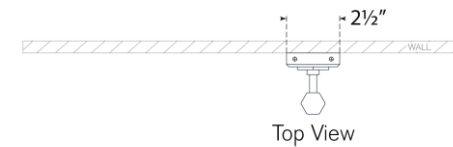

TEAR SHEET

Hawthorne 20" Double Bath Light

Item # CHD 2041BZ-WG

Designer: Chapman & Myers

Height: 20"

Width: 2.5"

Extension: 3.25"

Backplate: 2.5" x 4.25" Rectangle

Finishes: AB, BZ, PN

Glass Options: WG

Lightsource: Dedicated LED

Wattage: 8w (900lm)

Weight: 3 Pounds

Note: Requires Smaller Outlet Box

Top View

Side View