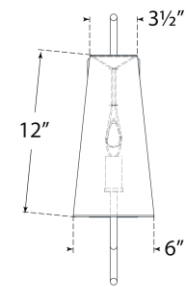

TEAR SHEET

Ashton Large Single Sculpted Sconce

Item # CHD 2335GI-L

Designer: Chapman & Myers

Height: 20"

Width: 6"

Extension: 8.75"

Backplate: 3.75" x 11.75" Rectangle

Finishes: AI, GI, PW

Shade Treatments: L

Shade Details: 3.5" x 6" x 12"

Socket: E12 Candelabra

Wattage: 6.5 LED B11

Weight: 3 Pounds

Note: Requires Smaller Outlet Box

Top View

Side View

Front View