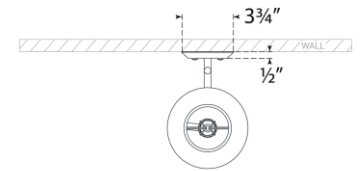

TEAR SHEET

Ashton Large Single Sculpted Sconce

Item # CHD 2335GI-L

Designer: Chapman & Myers

Height: 20"

Width: 6"

Extension: 8.75"

Backplate: 3.75" x 11.75" Rectangle

Finishes: AI, GI, PW

Shade Treatments: L

Shade Details: 3.5" x 6" x 12"

Socket: E12 Candelabra

Wattage: 6.5 LED B11

Weight: 3 Pounds

Note: Requires Smaller Outlet Box

Top View

Side View

Front View