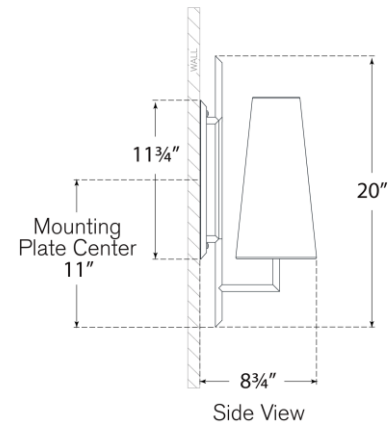

TEAR SHEET

Ashton Large Single Sculpted Sconce

Item # CHD 2335GI-L

Designer: Chapman & Myers

Height: 20"

Width: 6"

Extension: 8.75"

Backplate: 3.75" x 11.75" Rectangle

Finishes: AI, GI, PW

Shade Treatments: L

Shade Details: 3.5" x 6" x 12"

Socket: E12 Candelabra

Wattage: 6.5 LED B11

Weight: 3 Pounds

Note: Requires Smaller Outlet Box

Top View

Side View

Front View