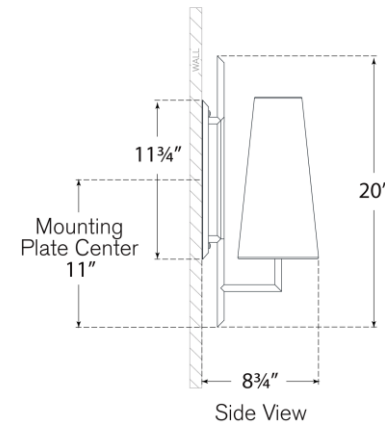

TEAR SHEET

Ashton Large Single Sculpted Sconce

Item # CHD 2335PW-L

Designer: Chapman & Myers

Height: 20"

Width: 6"

Extension: 8.75"

Backplate: 3.75" x 11.75" Rectangle

Finishes: AI, GI, PW

Shade Treatments: L

Shade Details: 3.5" x 6" x 12"

Socket: E12 Candelabra

Wattage: 6.5 LED B11

Weight: 3 Pounds

Note: Requires Smaller Outlet Box

Top View

Side View

Front View