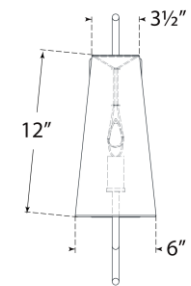

TEAR SHEET

Ashton Large Single Sculpted Sconce

Item # CHD 2335PW-L

Designer: Chapman & Myers

Height: 20"

Width: 6"

Extension: 8.75"

Backplate: 3.75" x 11.75" Rectangle

Finishes: AI, GI, PW

Shade Treatments: L

Shade Details: 3.5" x 6" x 12"

Socket: E12 Candelabra

Wattage: 6.5 LED B11

Weight: 3 Pounds

Note: Requires Smaller Outlet Box

Top View

Side View

Front View