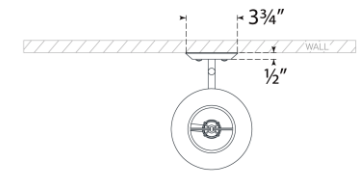

TEAR SHEET

Ashton Large Single Sculpted Sconce

Item # CHD 2335PW-L

Designer: Chapman & Myers

Height: 20"

Width: 6"

Extension: 8.75"

Backplate: 3.75" x 11.75" Rectangle

Finishes: AI, GI, PW

Shade Treatments: L

Shade Details: 3.5" x 6" x 12"

Socket: E12 Candelabra

Wattage: 6.5 LED B11

Weight: 3 Pounds

Note: Requires Smaller Outlet Box

Top View

Side View

Front View