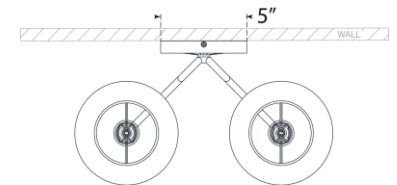

TEAR SHEET

Polaris 17" Double Sconce

Item # CHD 2396PN-L

Designer: Chapman & Myers

Height: 16.5"

Width: 15"

Extension: 8.25"

Backplate: 5" Round

Finishes: AB, BZ, PN

Shade Treatments: L

Shade Details: 3.75" x 6" x 5.75"

Socket: 2 - E12 Candelabra

Wattage: 2 - 6.5 LED B11

Weight: 4 Pounds

Top View

Side View