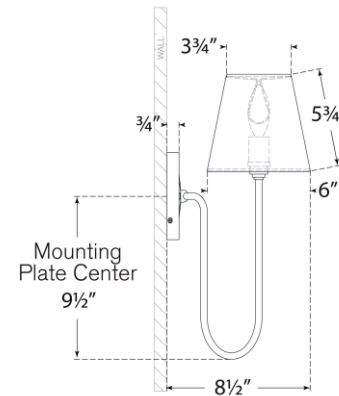

TEAR SHEET

Polaris 17" Double Sconce

Item # CHD 2396PN-L

Designer: Chapman & Myers

Height: 16.5"

Width: 15"

Extension: 8.25"

Backplate: 5" Round

Finishes: AB, BZ, PN

Shade Treatments: L

Shade Details: 3.75" x 6" x 5.75"

Socket: 2 - E12 Candelabra

Wattage: 2 - 6.5 LED B11

Weight: 4 Pounds

Top View

Side View

Front View