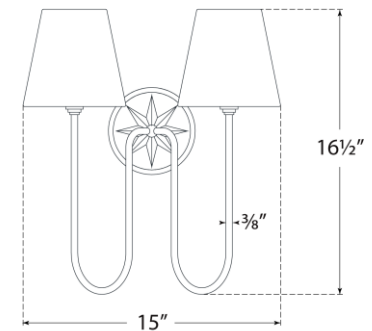

TEAR SHEET

Polaris 17" Double Sconce

Item # CHD 2396PN-L

Designer: Chapman & Myers

Height: 16.5"

Width: 15"

Extension: 8.25"

Backplate: 5" Round

Finishes: AB, BZ, PN

Shade Treatments: L

Shade Details: 3.75" x 6" x 5.75"

Socket: 2 - E12 Candelabra

Wattage: 2 - 6.5 LED B11

Weight: 4 Pounds

Top View

Side View

Front View