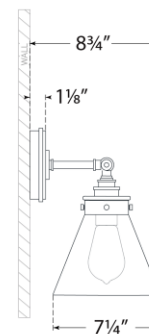

TEAR SHEET

Parkington 32" Four Light Bath Bar

Item # CHD 2530BZ-WG

Designer: Chapman & Myers

Height: 11.5"

Width: 32.5"

Extension: 8.75"

Backplate: 4.5" Round

Finishes: AB, BZ, PN

Glass Options: WG

Shade Details: 7.25"

Socket: 4 - E26 Keyless

Wattage: 4 - 12 LED A19

Weight: 9 Pounds

Top View

Side View