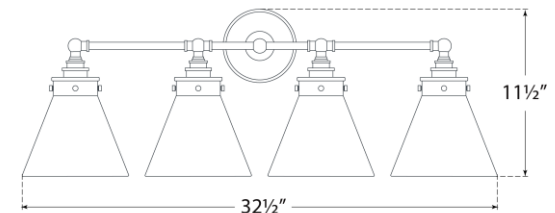

TEAR SHEET

Parkington 32" Four Light Bath Bar

Item # CHD 2530BZ-WG

Designer: Chapman & Myers

Height: 11.5"

Width: 32.5"

Extension: 8.75"

Backplate: 4.5" Round

Finishes: AB, BZ, PN

Glass Options: WG

Shade Details: 7.25"

Socket: 4 - E26 Keyless

Wattage: 4 - 12 LED A19

Weight: 9 Pounds

Top View

Side View