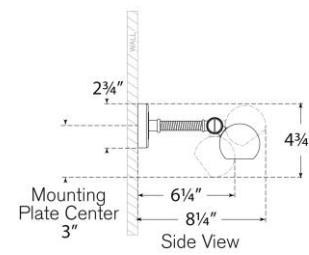

TEAR SHEET

Halwell 24" Picture Light

Item # CHD 2585BZ/NRT

Designer: Chapman & Myers

Height: 2.75" - 4.5"

Width: 24"

Extension: 6.25" - 8.25"

Backplate: 2.75" x 4.5" Rectangle

Finishes: AB/NRT, BZ/NRT, PN/NRT

Socket: 2 - E26 Keyless

Wattage: 2 - 8 LED T9

Weight: 6 Pounds

Note: Requires Smaller Outlet Box

Top View

Side View

Front View