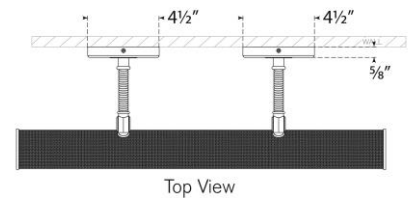

TEAR SHEET

Halwell 24" Picture Light

Item # CHD 2585BZ/NRT

Designer: Chapman & Myers

Height: 2.75" - 4.5"

Width: 24"

Extension: 6.25" - 8.25"

Backplate: 2.75" x 4.5" Rectangle

Finishes: AB/NRT, BZ/NRT, PN/NRT

Socket: 2 - E26 Keyless

Wattage: 2 - 8 LED T9

Weight: 6 Pounds

Note: Requires Smaller Outlet Box

Top View

Side View

Front View