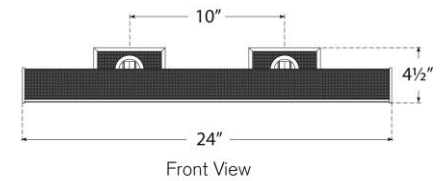

TEAR SHEET

Halwell 24" Picture Light

Item # CHD 2585BZ/NRT

Designer: Chapman & Myers

Height: 2.75" - 4.5"

Width: 24"

Extension: 6.25" - 8.25"

Backplate: 2.75" x 4.5" Rectangle

Finishes: AB/NRT, BZ/NRT, PN/NRT

Socket: 2 - E26 Keyless

Wattage: 2 - 8 LED T9

Weight: 6 Pounds

Note: Requires Smaller Outlet Box

Top View

Side View

Front View