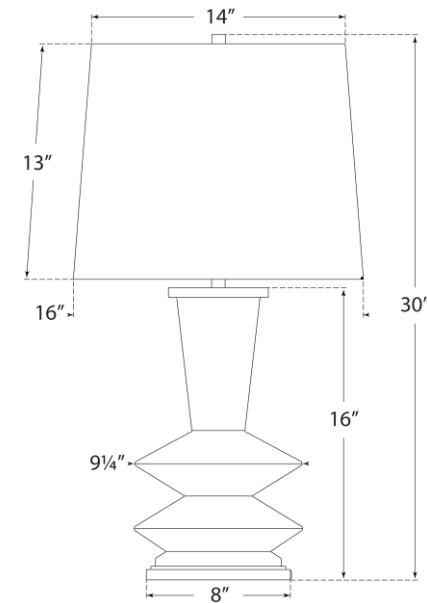

TEAR SHEET

Whittaker Medium Table Lamp

Item # CS 3646BKP-L

Designer: Christopher Spitzmiller

Height: 30"

Width: 16"

Base: 8" Round

Finishes: BKP, IVO, LLC

Shade Treatments: L

Shade Details: 14" x 16" x 13"

Socket: E26 Dimmer

Wattage: 100 A19

Weight: 15 Pounds

Note: Reactive Ceramic Glazes Will Vary in Color and Texture

Front View